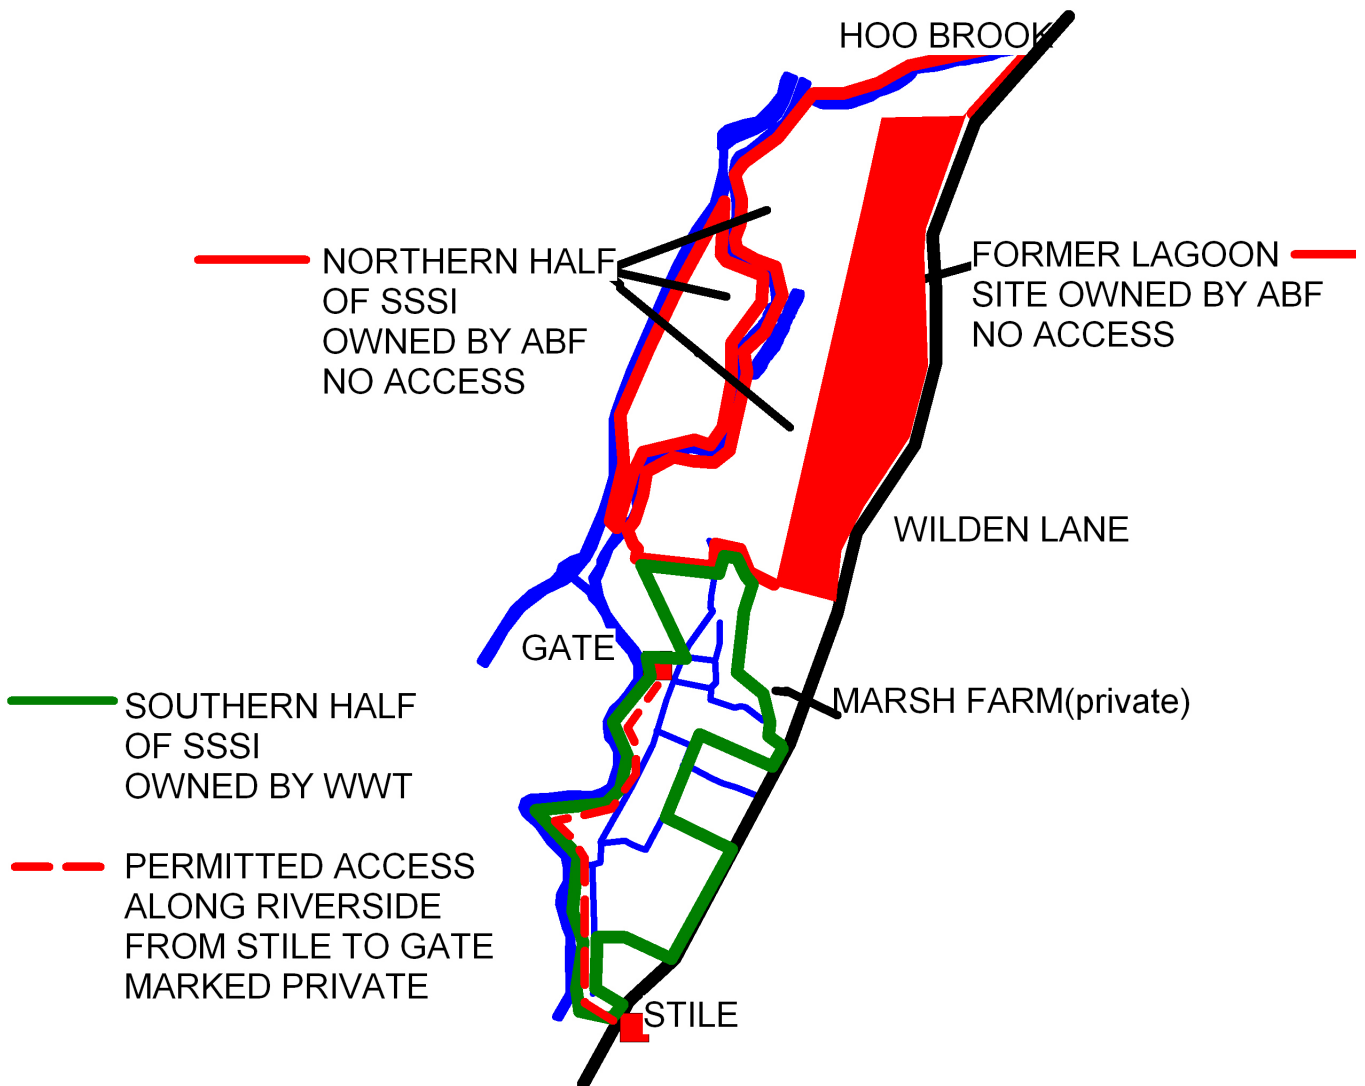

Wilden Marsh

Worcestershire

Reproduced by permission of Ordnance Survey on behalf of HMSO. © Crown Copyright and database right 2006. All rights reserved. Ordnance Survey Licence Number 100036340.